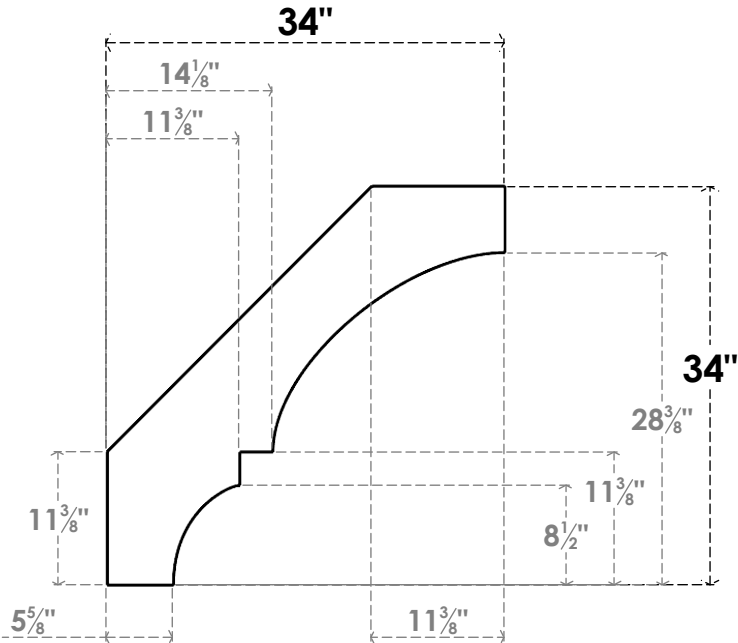

ITEM NUMBER: BRCPC055X34000X34000BOA

5 1/2"W X 34"D X 34"H BALBOA ARCHITECTURAL GRADE PVC CLOSED KNEE BRACE

SIDE PROFILE

FRONT PROFILE

ISOMETRIC

EKENA MILLWORK
2300 WEST MAIN ST.
CLARKSVILLE, TX 75426
TOLL FREE: 866-607-0453
WWW.EKENAMILLWORK.COM