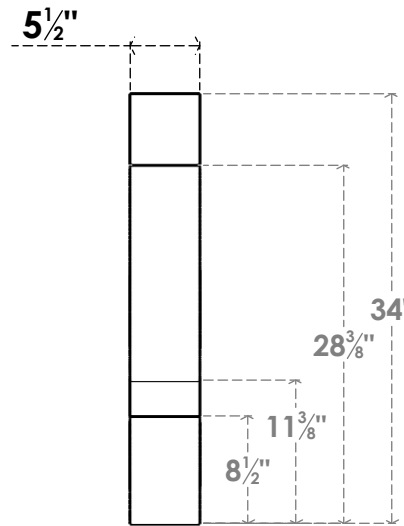

ITEM NUMBER: BRCPC055X34000X34000BOA

5 1/2"W X 34"D X 34"H BALBOA ARCHITECTURAL GRADE PVC CLOSED KNEE BRACE

SIDE PROFILE

FRONT PROFILE

ISOMETRIC

EKENA MILLWORK
2300 WEST MAIN ST.
CLARKSVILLE, TX 75426
TOLL FREE: 866-607-0453
WWW.EKENAMILLWORK.COM